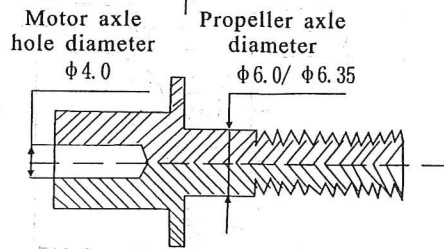

## Mounting Kit:

Type	Quantity	Type	Quantity
C35Rear Propeller	1set	C35 Cross	1pc
C35 Shaft Protector	1pc	M3 Screw	1pc
Crossed M3 Screw	4pcs	Hexangular M2.5 Screw	4pcs