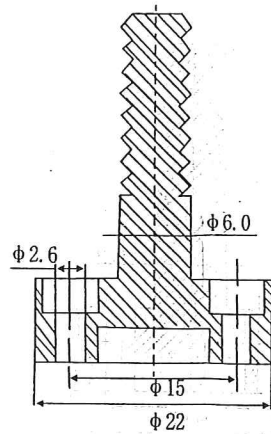

## Mounting Kit:

Type	Quantity	Type	Quantity
C35Rear Propeller	1set	C35 Cross	1pc
C35 Shaft Protector	1pc	M3 Screw	1pc
Crossed M3 Screw	4pcs	Hexangular M2.5 Screw	4pcs