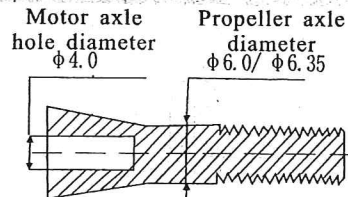

## Mounting Kit:

Type	Quantity	Type	Quantity
C35Rear Propeller	1set	C35 Cross	1pc
C35 Shaft Protector	1pc	M3 Screw	1pc
Crossed M3 Screw	4pcs	Hexangular M2.5 Screw	4pcs