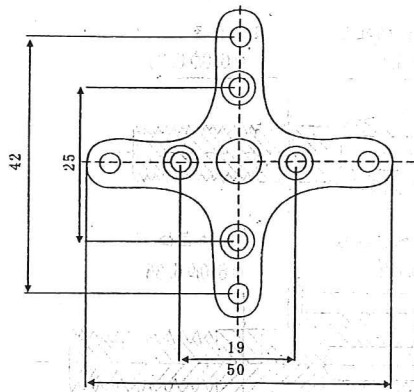

# C35 Propeller Seat Mounting Packet Instruction

CE FC RoHS

## Mounting Kit:

Type	Quantity	Type	Quantity
C35Rear Propeller	1set	C35 Cross	1pc
C35 Shaft Protector	1pc	M3 Screw	1pc
Crossed M3 Screw	4pcs	Hexangular M2.5 Screw	4pcs

## Note:

1. The C35mountign kit only can fit for the C35 series motors.
2. Please read the specification carefully before using motor, and please choose the suitable size propeller.